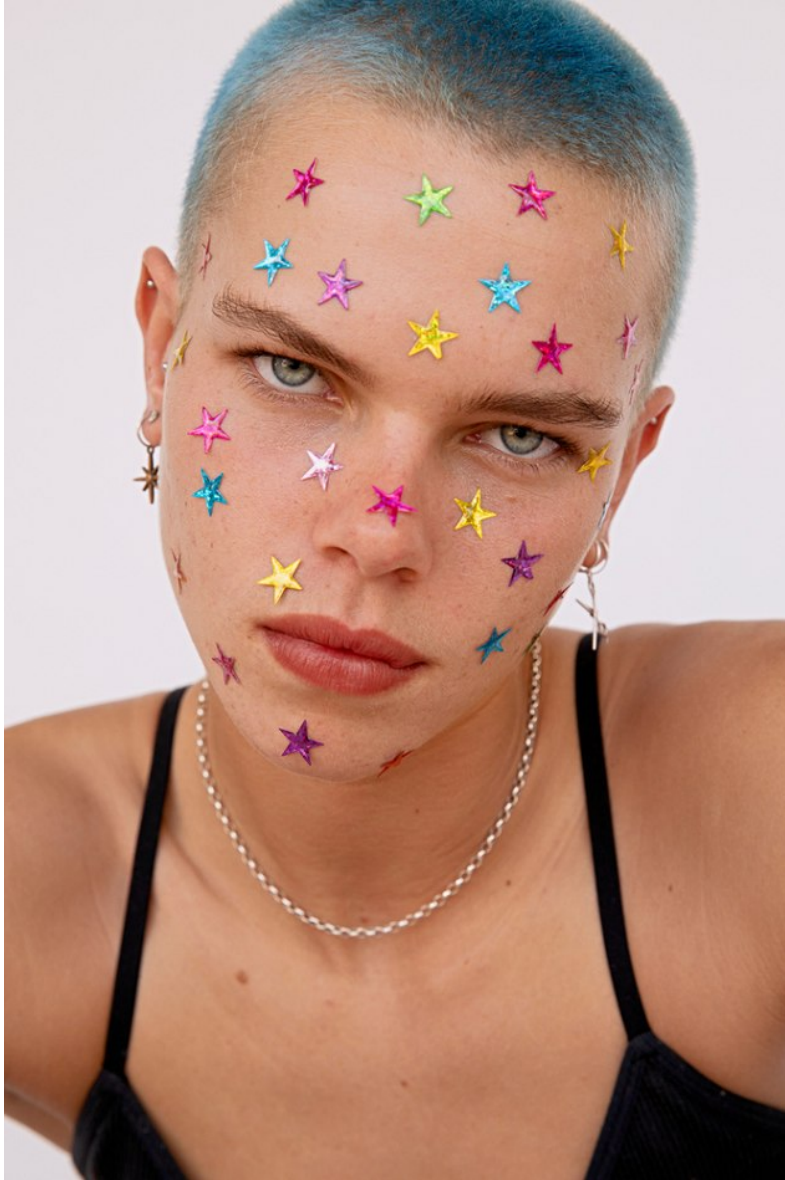

PRISCILLAS

NOVA

Height 170cm/5'7" Bust 86cm/34" A Waist 65cm/25.5" Hips 89cm/35" Dress 8 AUS/4 US/34 EU Shoe 39.5 EU/8.5 US/6 UK Hair Blonde Eyes Blue/Green

PRISCILLAS

NOVA

Height 170cm/5'7" Bust 86cm/34" A Waist 65cm/25.5" Hips 89cm/35" Dress 8 AUS/4 US/34 EU Shoe 39.5 EU/8.5 US/6 UK Hair Blonde Eyes Blue/Green