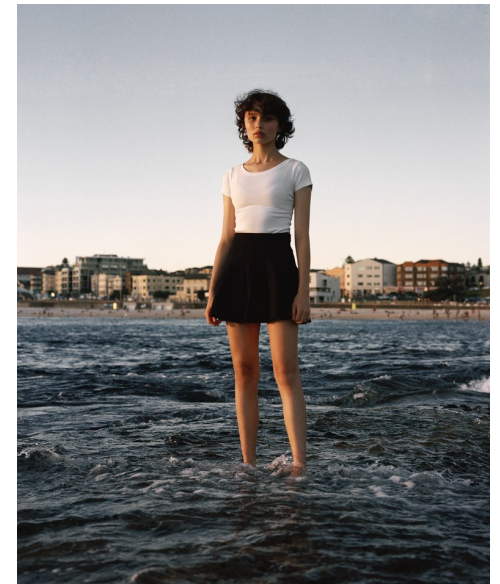

## COCO

Height 168cm/5'6" Bust 76cm/30" Waist 67cm/26.5" Hips 88cm/34.5"  
Dress 8 AUS/4 US/34 EU Shoe 38.5 EU/7.5 US/5.5 UK Hair Brown  
Eyes Brown