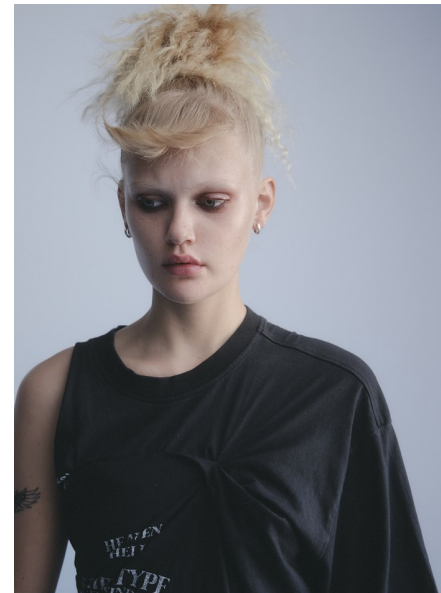

MOLLY ROWE

Height 180cm/5'11" Bust 80cm/31.5" Waist 64cm/25" Hips 89cm/35"
Shoe 38 EU/7 US/5 UK Hair Blonde Eyes Blue

PRISCILLAS

90 Queen Street | Woollahra | NSW 2025 | Australia | Tel: 61 2 9332 2422 |