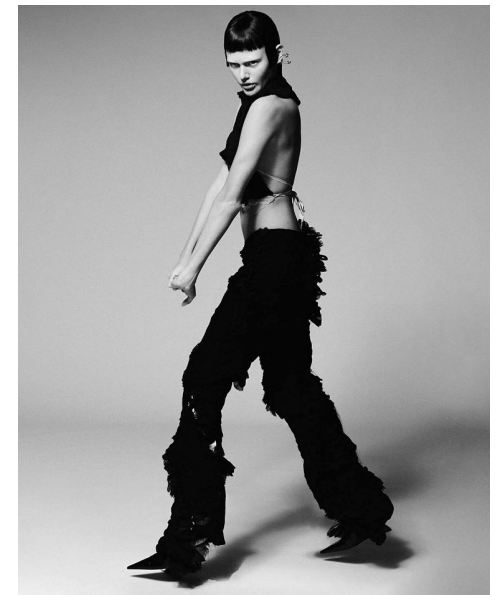

MOLLY ROWE

Height 180cm/5'11" Bust 80cm/31.5" Waist 64cm/25" Hips 89cm/35"
Shoe 38 EU/7 US/5 UK Hair Blonde Eyes Blue

PRISCILLAS

90 Queen Street | Woollahra | NSW 2025 | Australia | Tel: 61 2 9332 2422 |