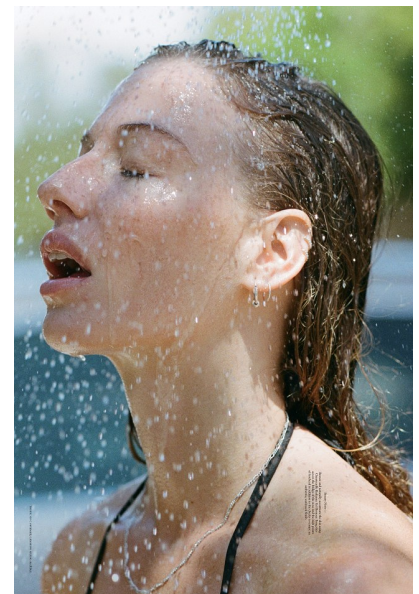

JEET PAVLOVIC

Height 174cm/5'8.5" Bust 79cm/31" C Waist 59cm/23" Hips 88cm/34.5"
Dress 8 AUS/4 US/34 EU Shoe 39.5 EU/8.5 US/6 UK Hair Blonde
Eyes Green

PRISCILLAS

90 Queen Street | Woollahra | NSW 2025 | Australia | Tel: 61 2 9332 2422 |
Email: women@priscillas.com.au