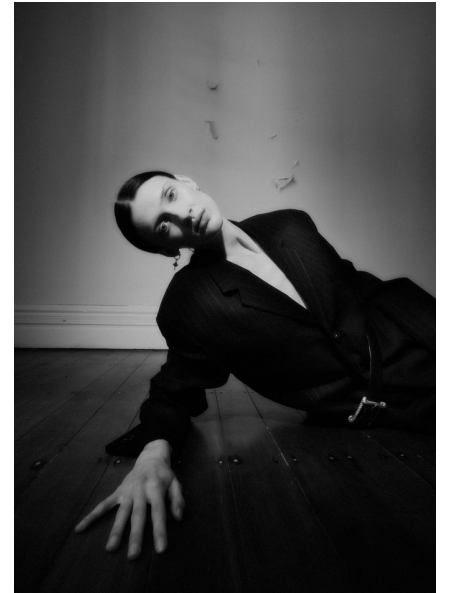

ZOE TAKALA

Height 176cm/5'9.5" Bust 81cm/32" Waist 63cm/25" Hips 88cm/34.5"
Dress 8 AUS/4 US/34 EU Shoe 39.5 EU/8.5 US/6 UK Hair Black Eyes Blue

PRISCILLAS

90 Queen Street | Woollahra | NSW 2025 | Australia | Tel: 61 2 9332 2422 |