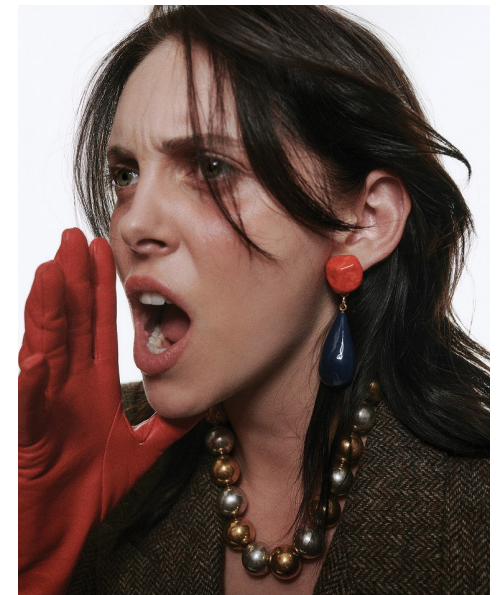

MATILDA DODS

Height 176cm/5'9.5" Bust 84cm/33" Waist 66cm/26" Hips 94cm/37" Dress 8
AUS/4 US/34 EU Shoe 37 EU/6 US/4 UK Hair Dark Brown Eyes Blue/Grey

PRISCILLAS

90 Queen Street | Woollahra | NSW 2025 | Australia | Tel: 61 2 9332 2422 |