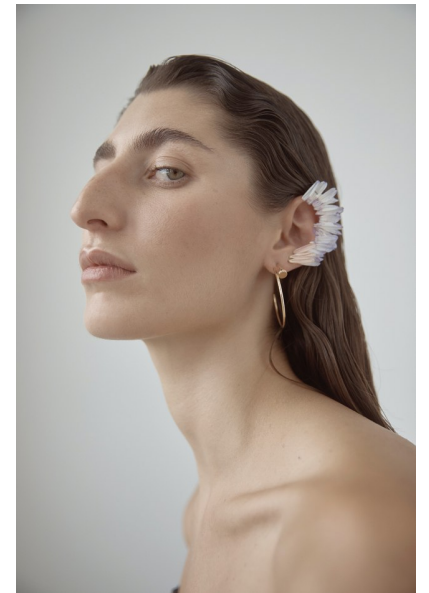

FRANNY RICHARDSON

Height 174cm/5'8.5" Bust 81cm/32" Waist 61cm/24" Hips 88cm/34.5"
Dress 6-8 AUS/2-4 US/32-34 EU Shoe 40 EU/9 US/6.5 UK Hair Brown
Eyes Green

PRISCILLAS

90 Queen Street | Woollahra | NSW 2025 | Australia | Tel: 61 2 9332 2422 |
Email: women@priscillas.com.au