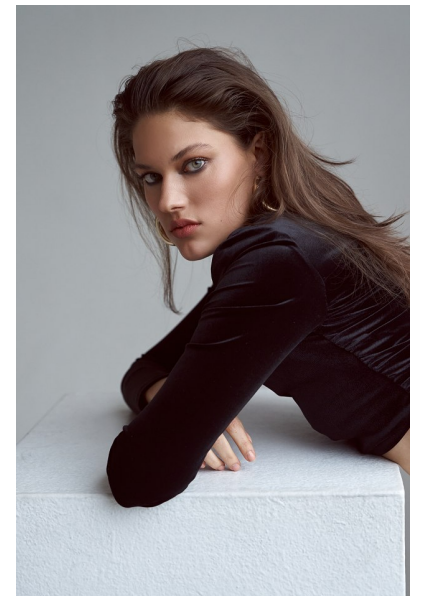

BERRIT LEDER

Height 178cm/5'10" Bust 80cm/31.5" Waist 63cm/25" Hips 92cm/36"
Dress 8-10 AUS/4-6US/34-36 EU Shoe 41 EU/10 US/7 UK Hair Brown
Eyes Green/Grey

PRISCILLAS

90 Queen Street | Woollahra | NSW 2025 | Australia | Tel: 61 2 9332 2422 | Email:
women@priscillas.com.au