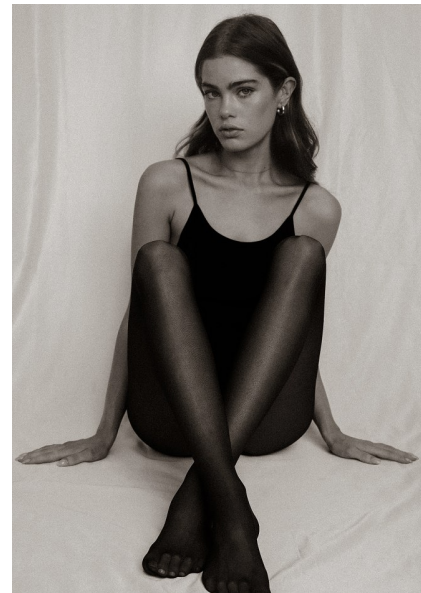

MIA KIRWAN

Height 170cm/5'7" Bust 79cm/31" Waist 58cm/23" Hips 86cm/34" Dress 6-8
AUS/2-4 US/32-34 EU Shoe 38 EU/7 US/5 UK Hair Brown Eyes Blue

PRISCILLAS

90 Queen Street | Woollahra | NSW 2025 | Australia | Tel: 61 2 9332 2422 |