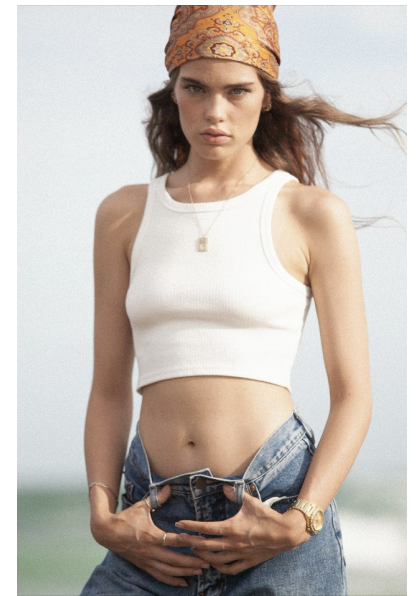

MIA KIRWAN

Height 170cm/5'7" Bust 79cm/31" Waist 58cm/23" Hips 86cm/34" Dress 6-8
AUS/2-4 US/32-34 EU Shoe 38 EU/7 US/5 UK Hair Brown Eyes Blue

PRISCILLAS

90 Queen Street | Woollahra | NSW 2025 | Australia | Tel: 61 2 9332 2422 |