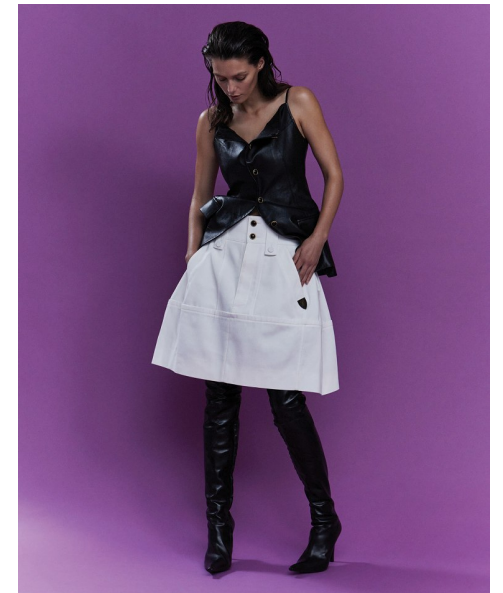

## GEORGE MIDGLEY

Height 175cm/5'9" Bust 79cm/31" Waist 61cm/24" Hips 89cm/35" Dress 8  
AUS/4 US/34 EU Shoe 38 EU/7 US/5 UK Hair Brown Eyes Blue