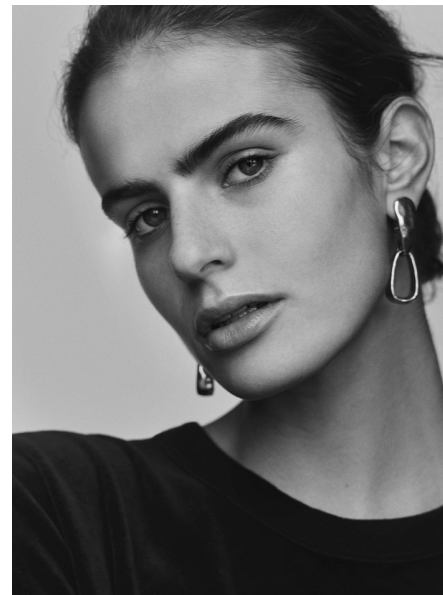

ALANA MCCOY

Height 5'9"/175cm Bust 32.5"/82cm A Waist 24"/61cm Hips 35"/89cm
Dress 2-4 US/32-34 EU/6-8 AUS Shoe 8 US/39 EU/6 UK Hair Brown
Eyes Blue/Green

PRISCILLAS

SUITE 305/306 | 46a MACLEAY STREET | POTTS POINT NSW 2011 |
Australia | Tel: 61 2 9332 2422 | Email: women@priscillas.com.au