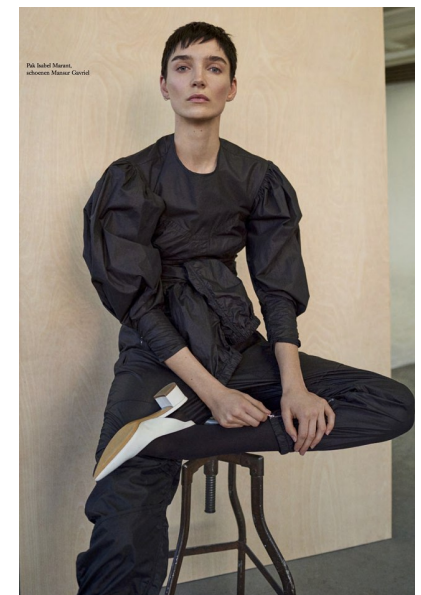

JANICE ALIDA

Height 5'11"/180cm Bust 33"/84cm Waist 24"/61cm Hips 34"/86cm
Dress 4-6US/34-36 EU/8-10 AUS Shoe 7 US/38 EU/5 UK Hair Dark Brown
Eyes Blue

PRISCILLAS

SUITE 305/306 | 46a MACLEAY STREET | POTTS POINT NSW 2011 |
Australia | Tel: 61 2 9332 2422 | Email: women@priscillas.com.au